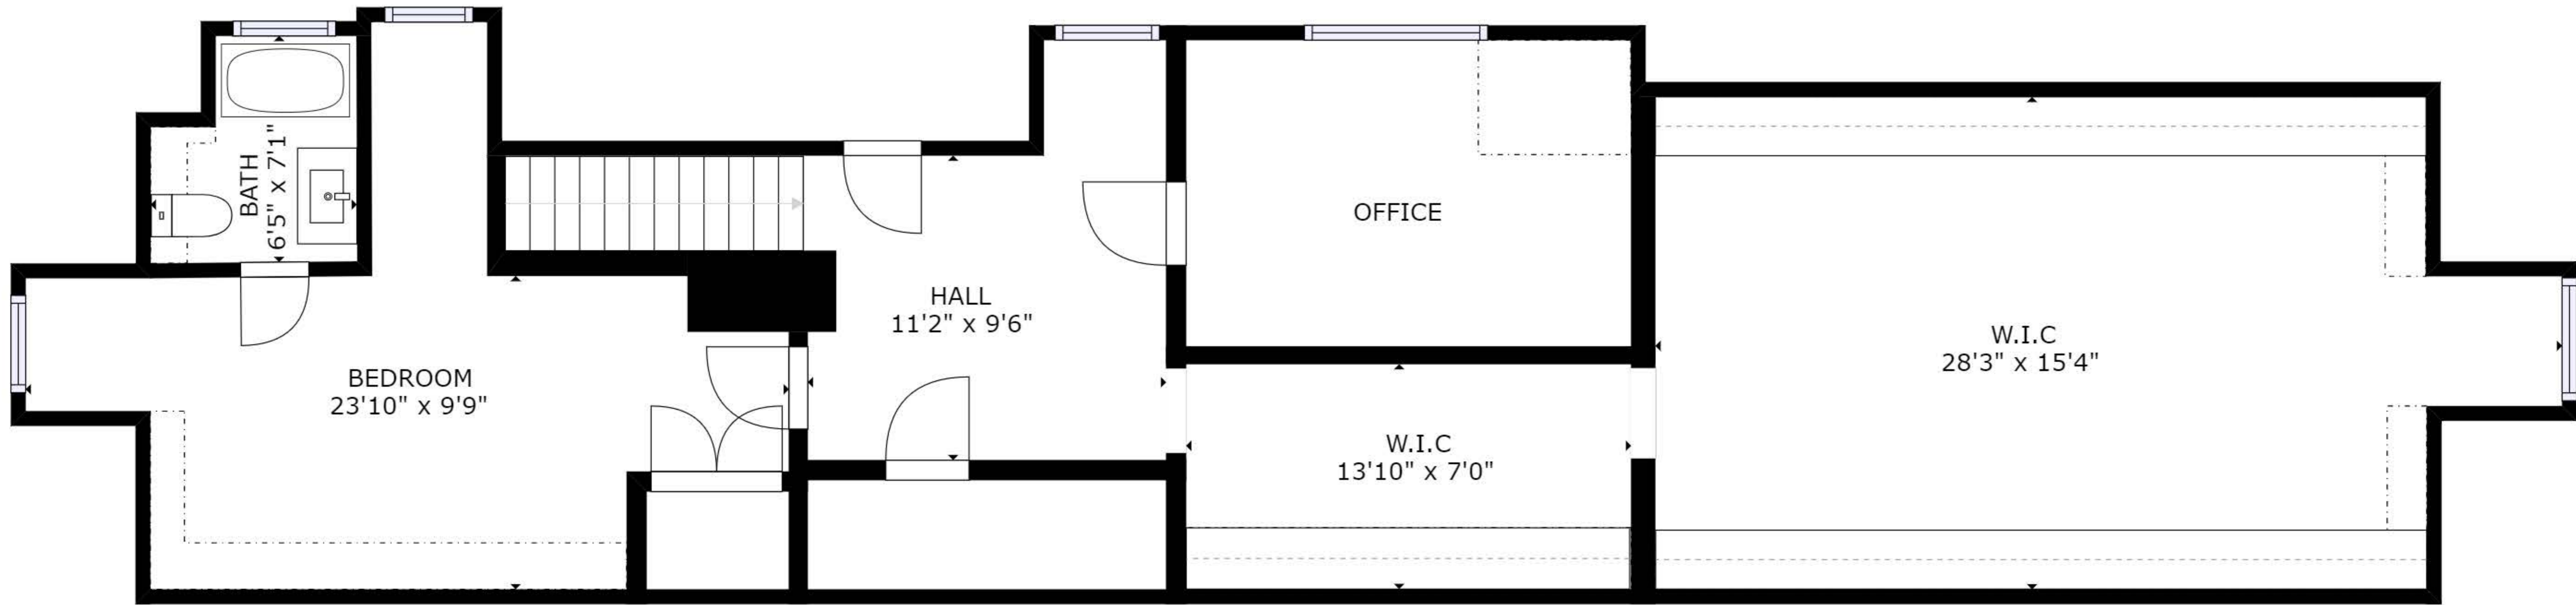

GROSS INTERNAL AREA
 FLOOR 1: 4149 sq ft, FLOOR 2: 5256 sq ft
 FLOOR 3: 4398 sq ft, FLOOR 4: 984 sq ft
 EXCLUDED AREAS: , GARAGE: 986 sq ft
 REDUCED HEADROOM BELOW 1.5M: 155 sq ft
 TOTAL: 14787 sq ft

SIZES AND DIMENSIONS ARE APPROXIMATE, ACTUAL MAY VARY.