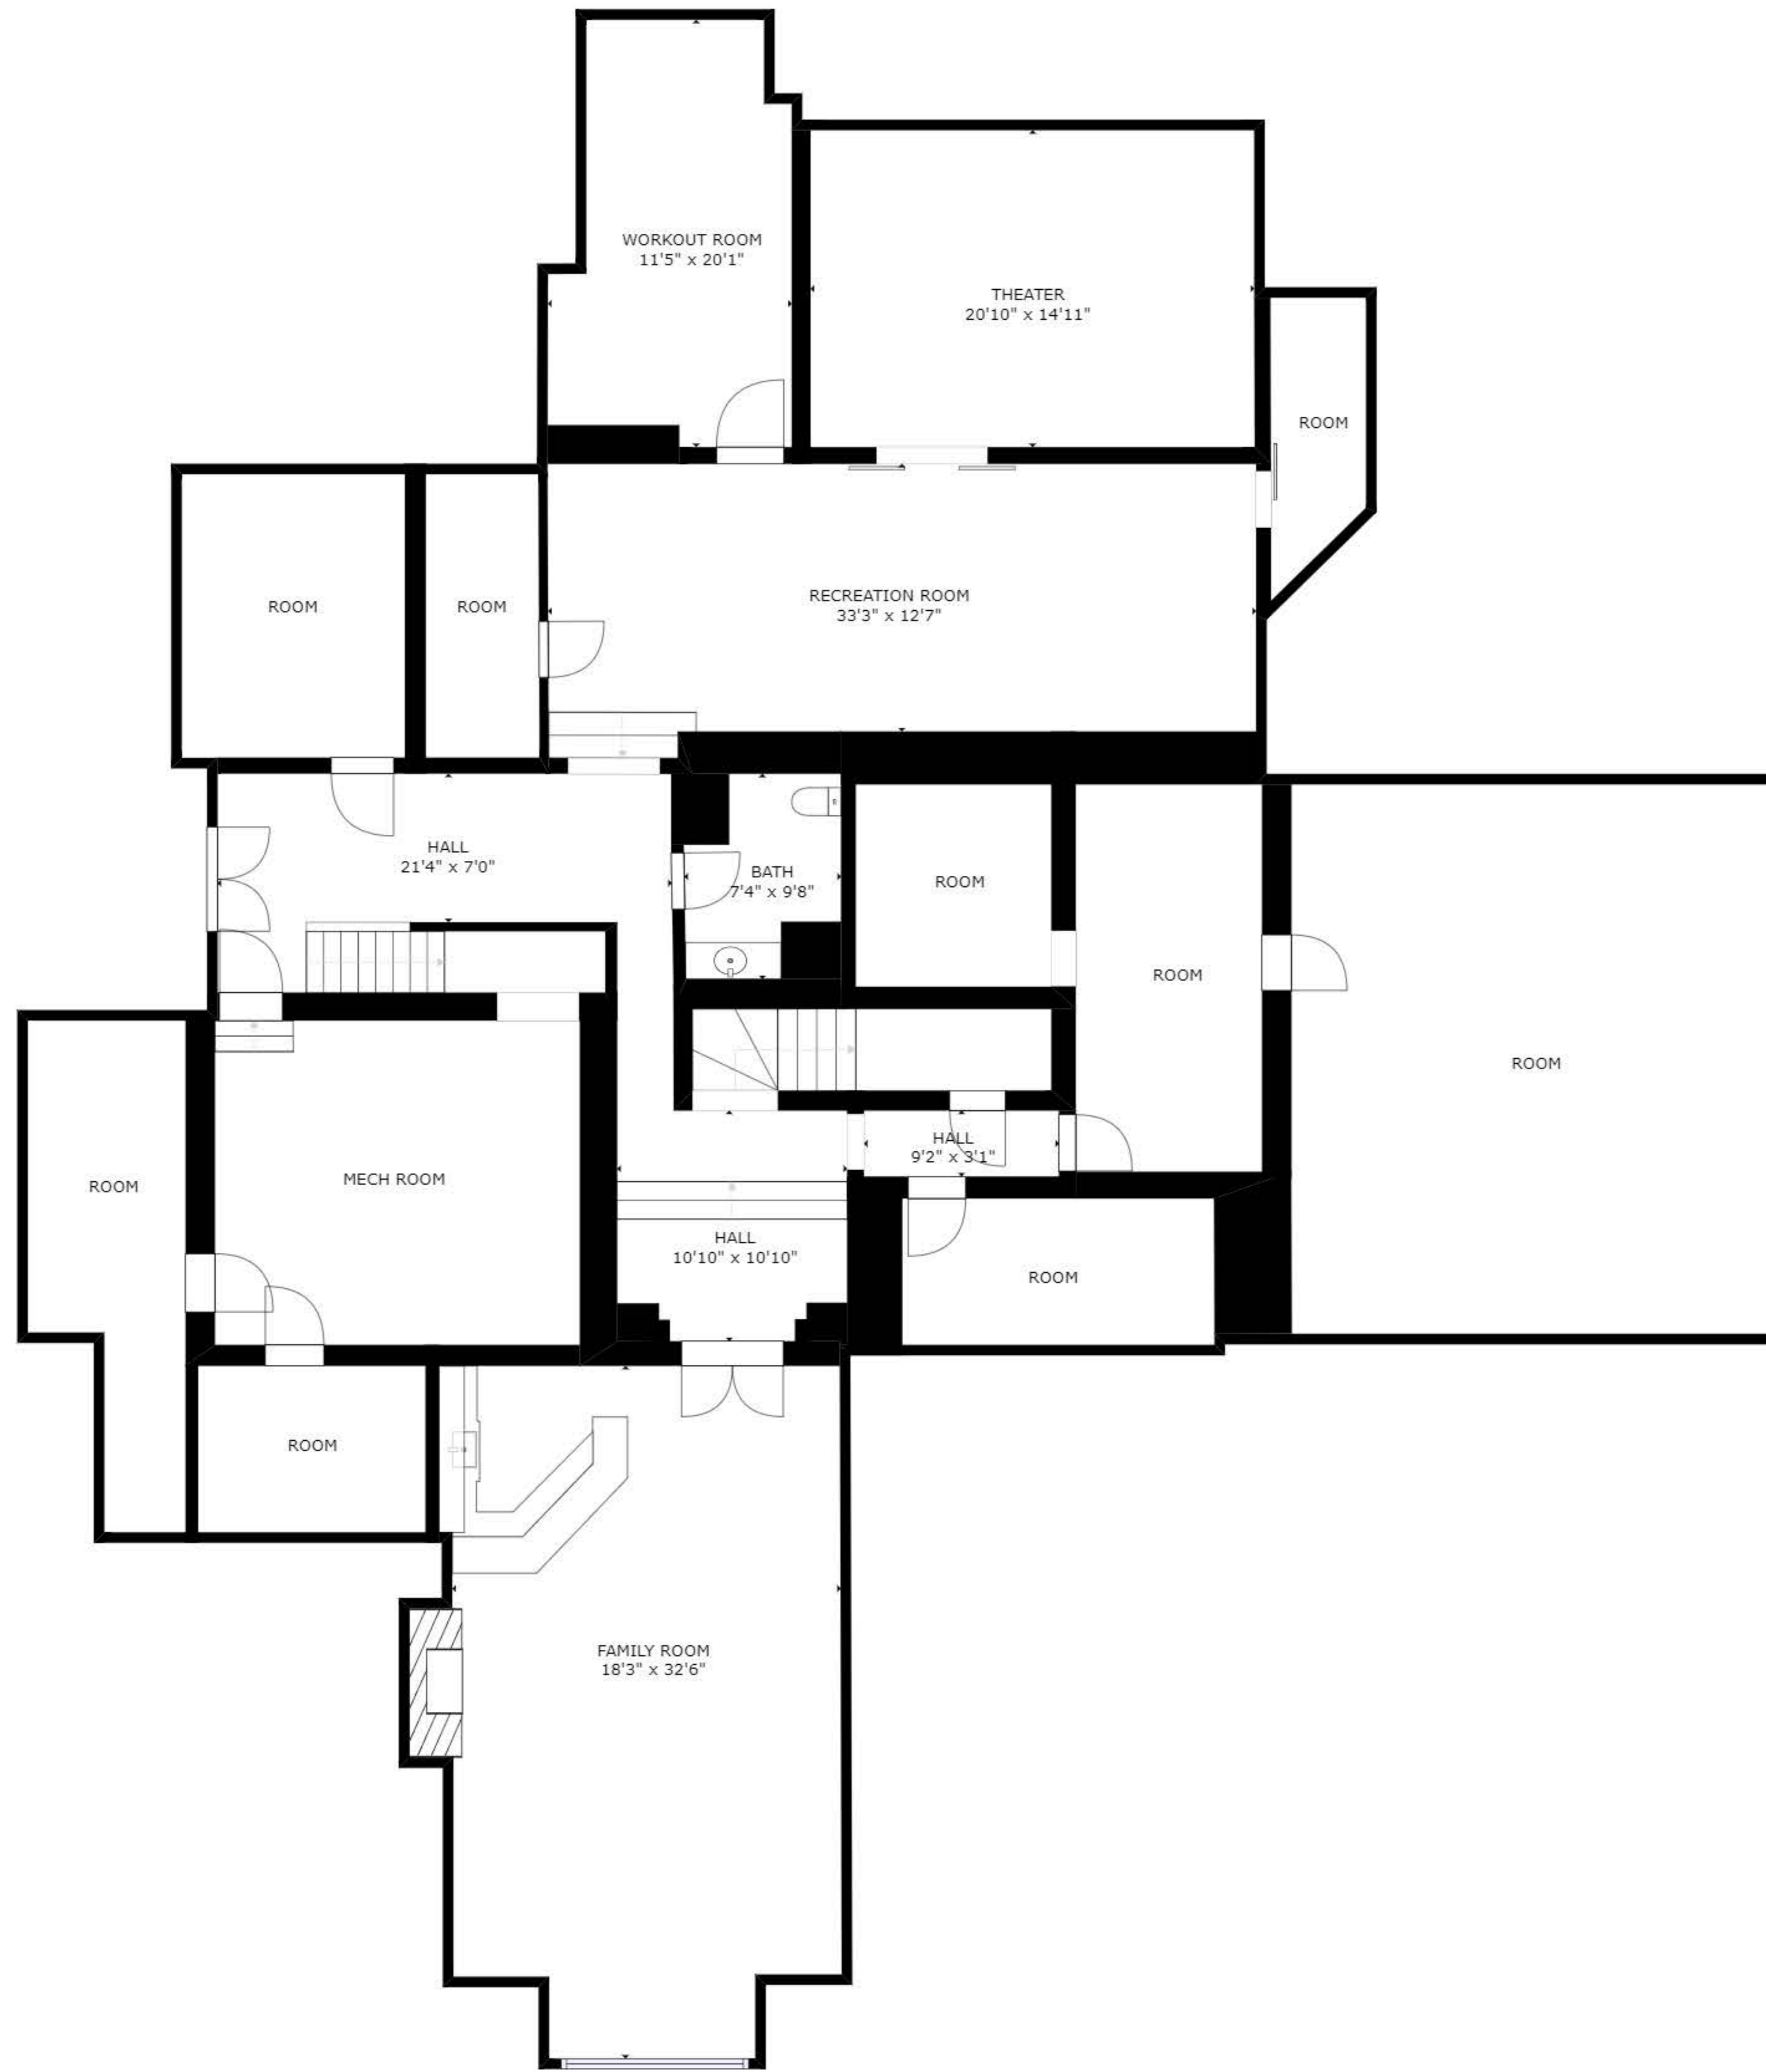

GROSS INTERNAL AREA
 FLOOR 1: 4149 sq ft, FLOOR 2: 5256 sq ft
 FLOOR 3: 4398 sq ft, FLOOR 4: 984 sq ft
 EXCLUDED AREAS: , GARAGE: 986 sq ft
 REDUCED HEADROOM BELOW 1.5M: 155 sq ft
 TOTAL: 14787 sq ft

SIZES AND DIMENSIONS ARE APPROXIMATE, ACTUAL MAY VARY.