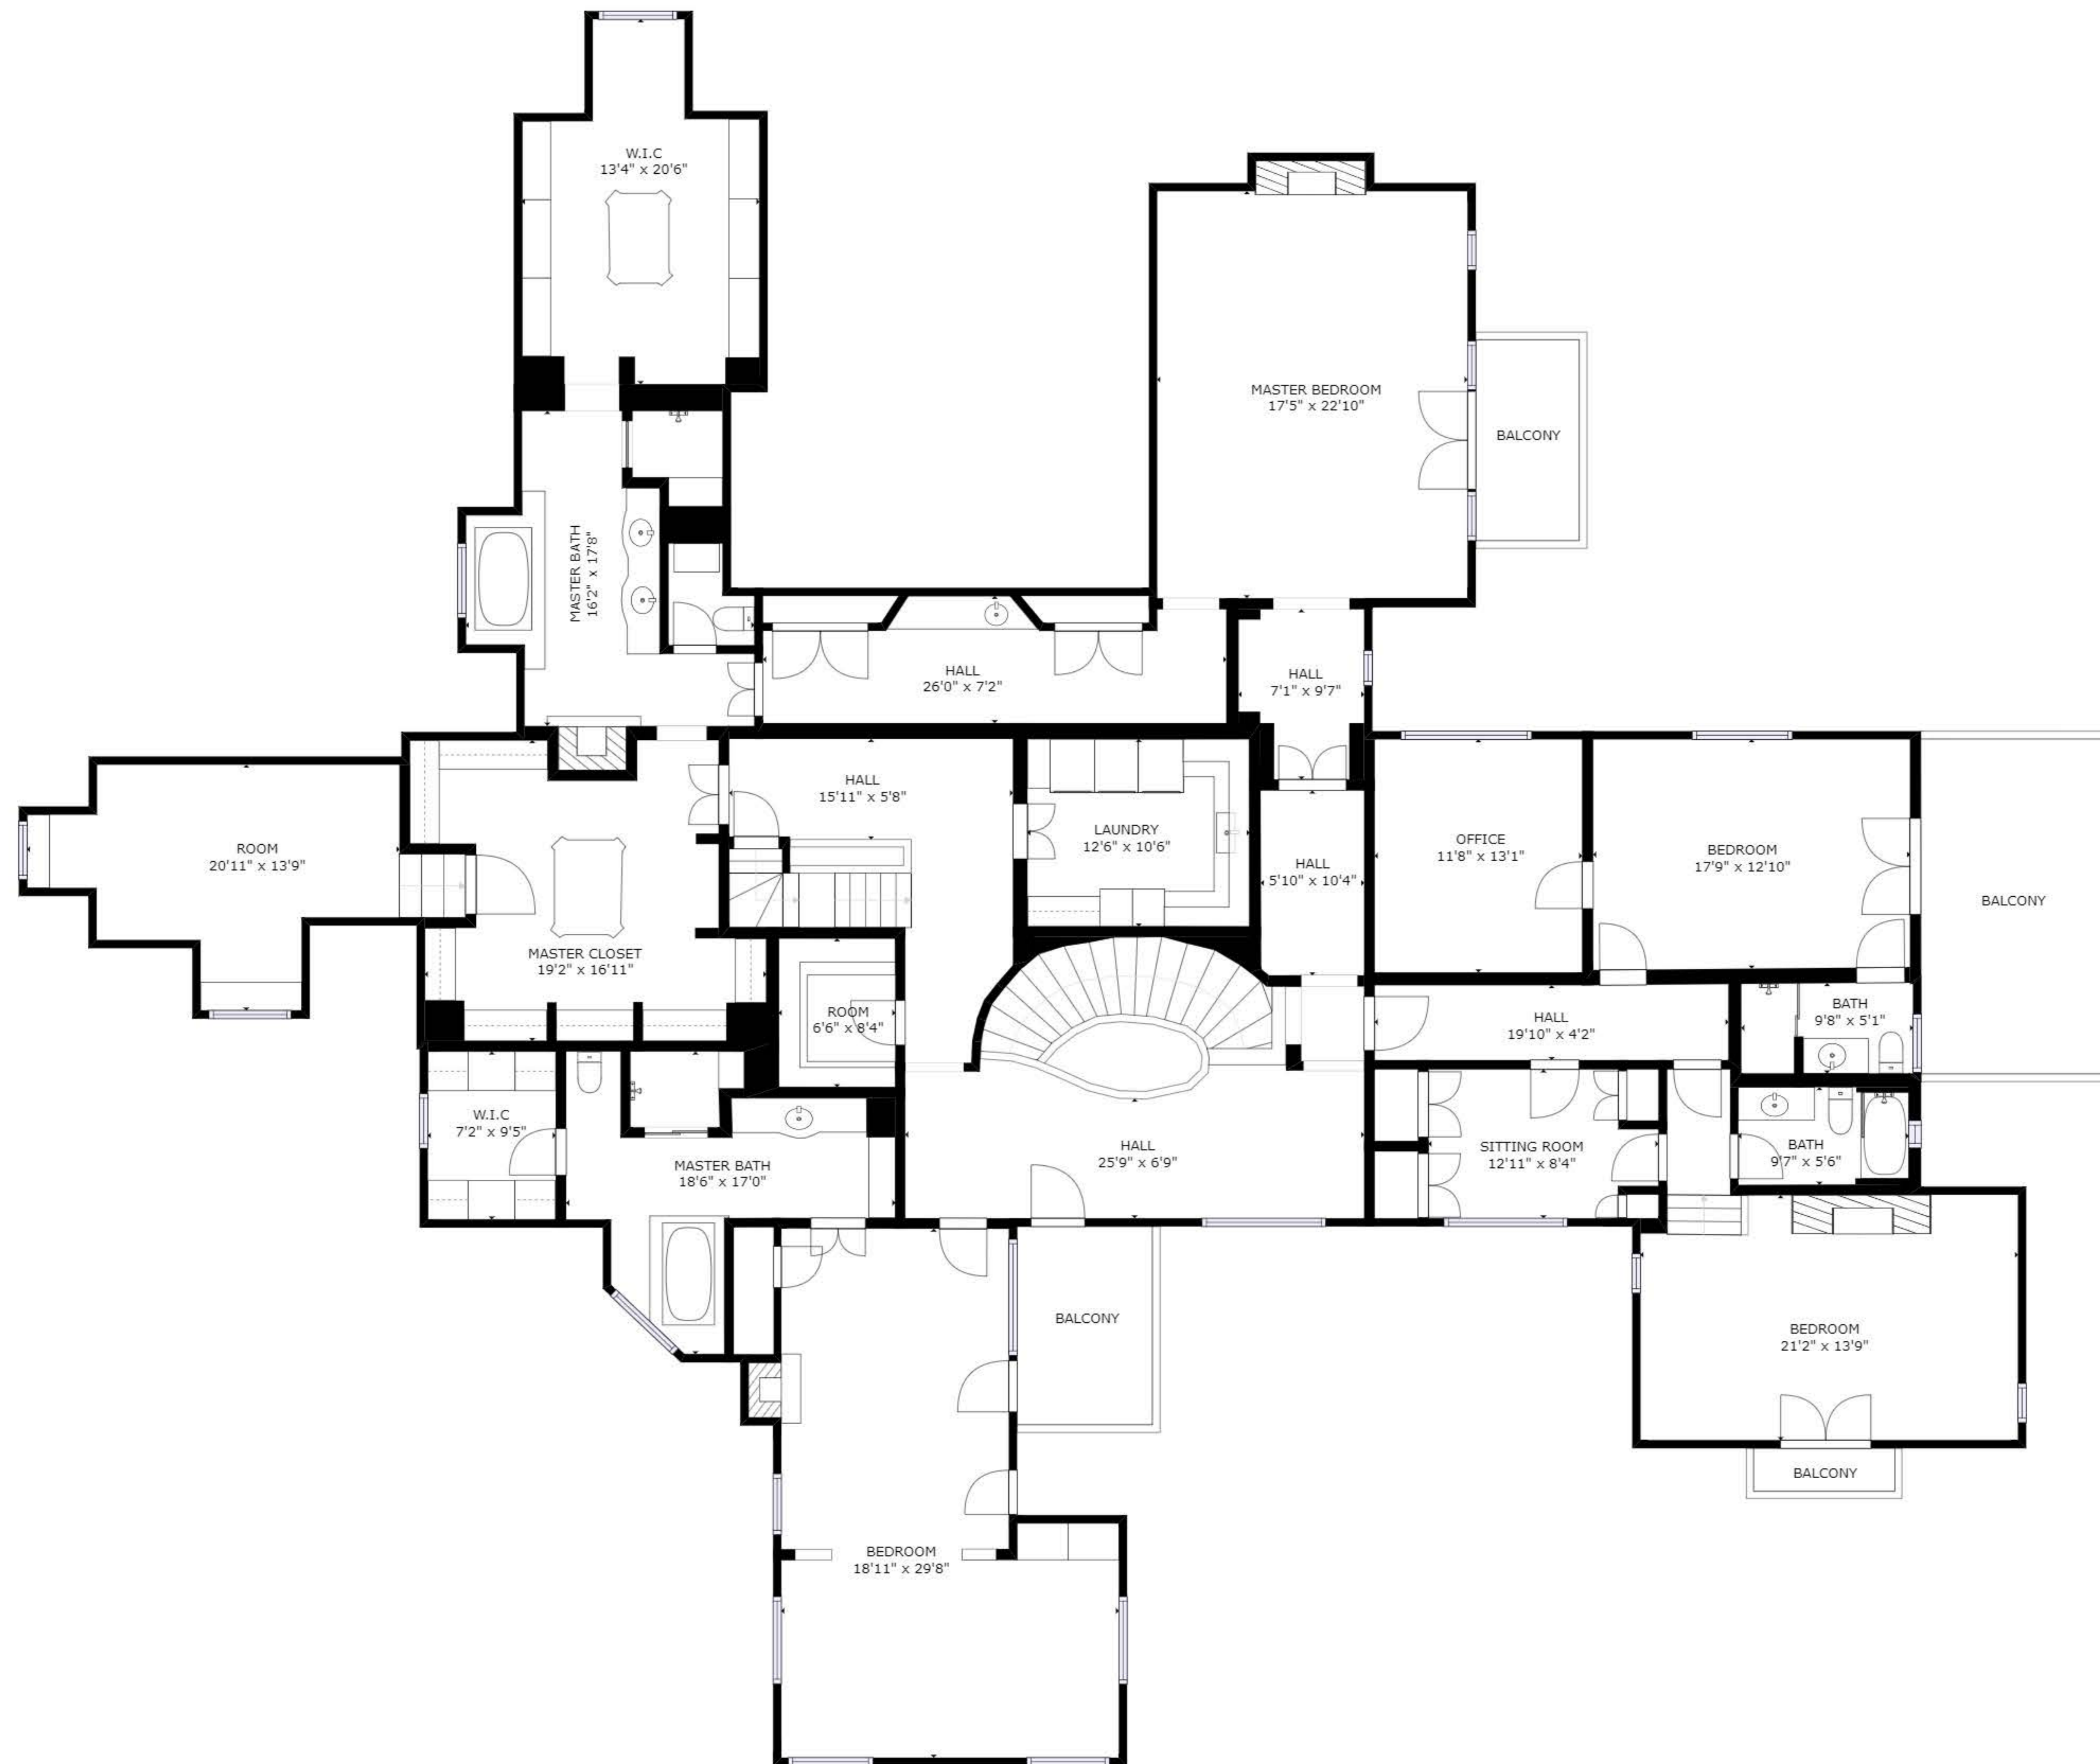

GROSS INTERNAL AREA
 FLOOR 1: 4149 sq ft, FLOOR 2: 5256 sq ft
 FLOOR 3: 4398 sq ft, FLOOR 4: 984 sq ft
 EXCLUDED AREAS: , GARAGE: 986 sq ft
 REDUCED HEADROOM BELOW 1.5M: 155 sq ft
 TOTAL: 14787 sq ft

SIZES AND DIMENSIONS ARE APPROXIMATE, ACTUAL MAY VARY.