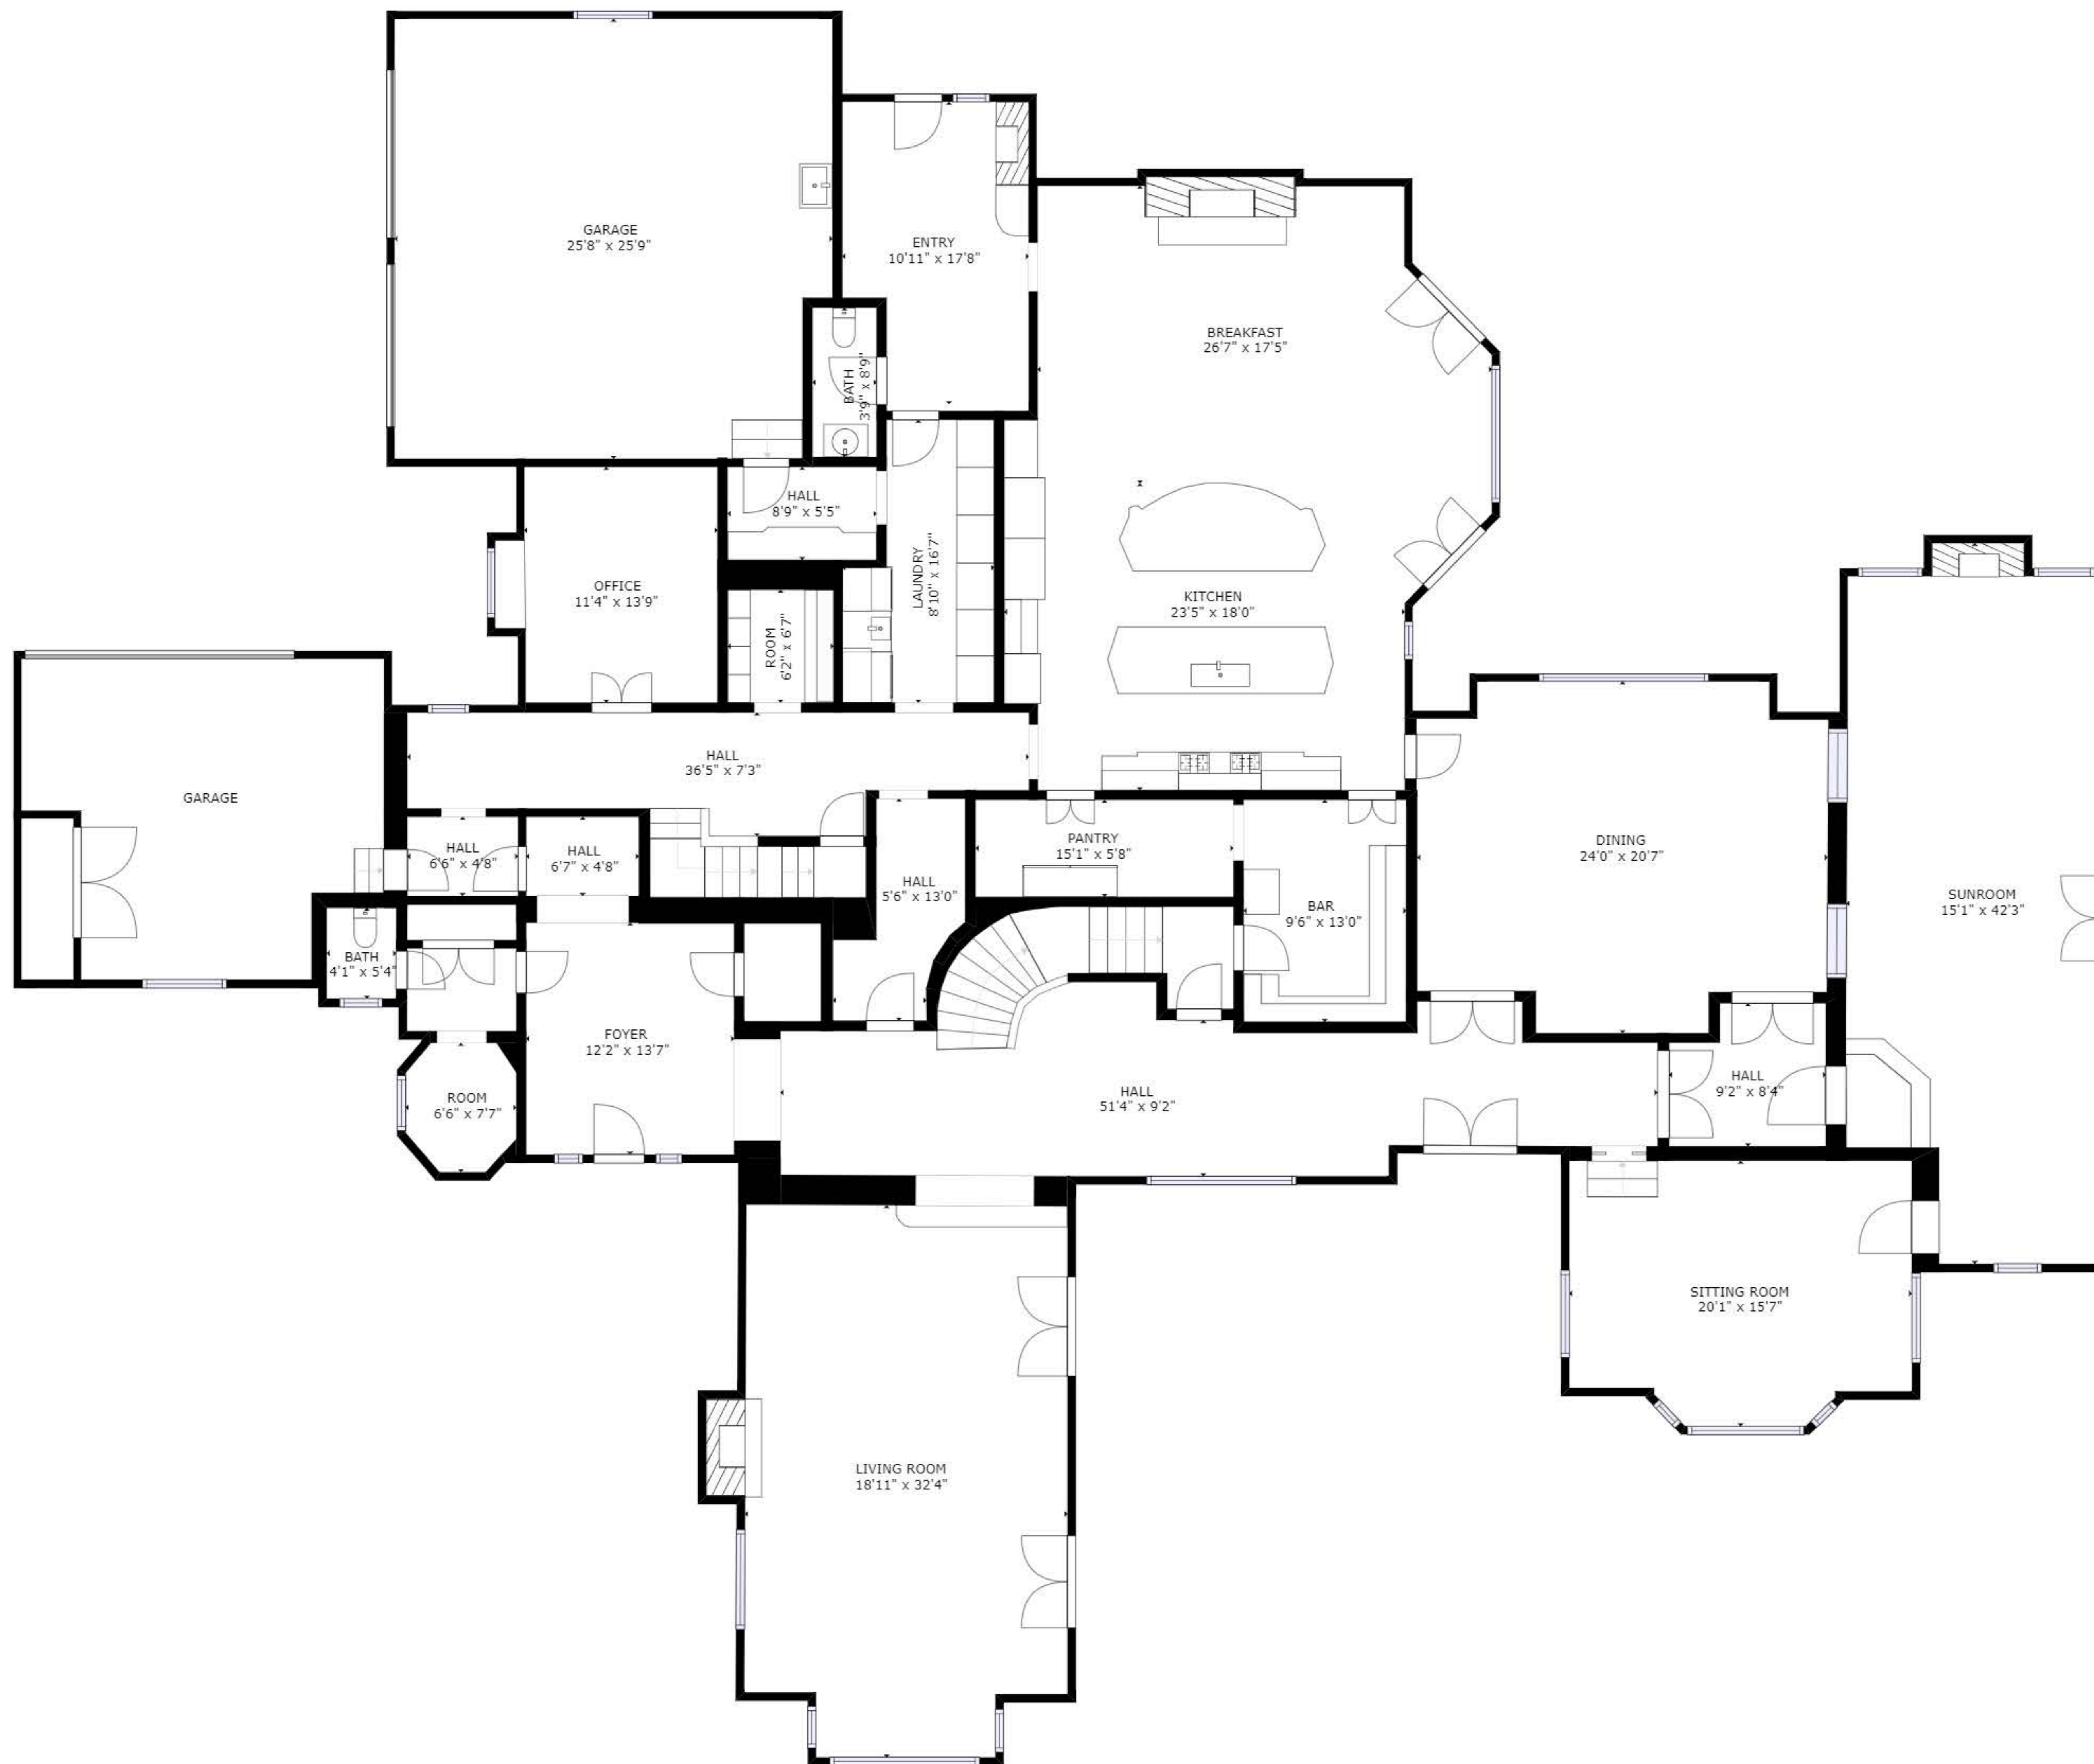

GROSS INTERNAL AREA
 FLOOR 1: 4149 sq ft, FLOOR 2: 5256 sq ft
 FLOOR 3: 4398 sq ft, FLOOR 4: 984 sq ft
 EXCLUDED AREAS: , GARAGE: 986 sq ft
 REDUCED HEADROOM BELOW 1.5M: 155 sq ft
 TOTAL: 14787 sq ft

SIZES AND DIMENSIONS ARE APPROXIMATE, ACTUAL MAY VARY.